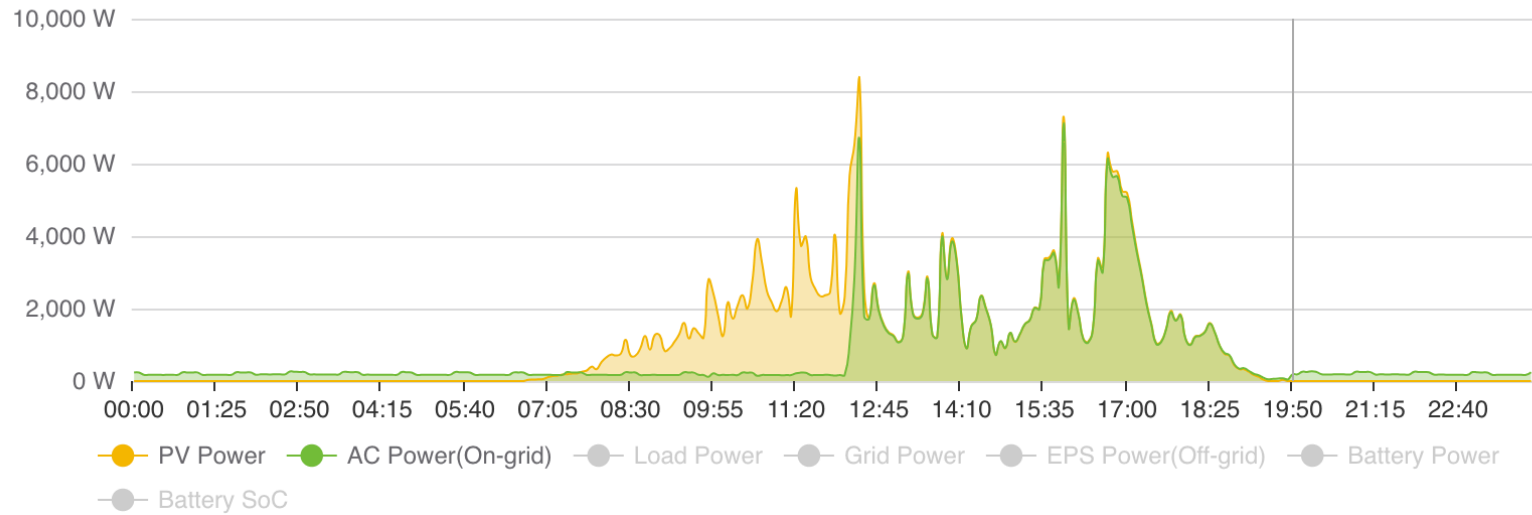

Daily Yield

2.00kWh

Monthly Yield

408.10kWh

Annual Yield

2.38MWh

Total Yield

2.38MWh

Income&Saved

GBP328.04

CO₂ Reduction

2.37t

Typical Energy Production (overcast day)

Typical Energy Use

Typical Battery Use

Visit us at: inverclydeshed.co.uk