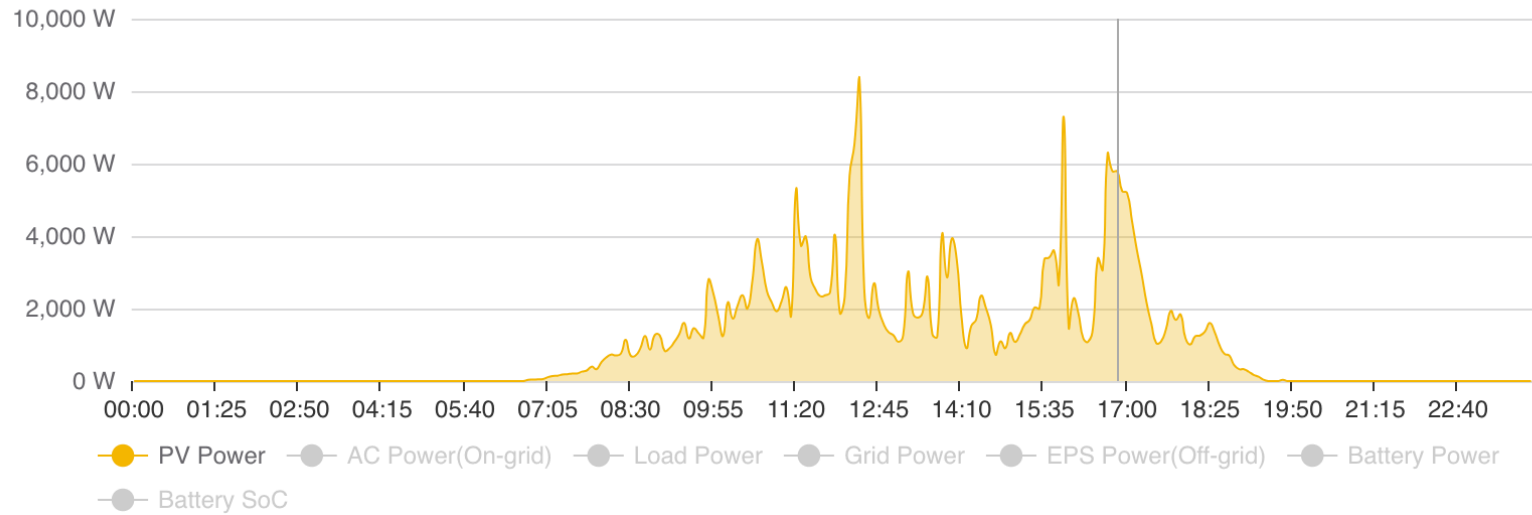

Daily Yield

2.00kWh

Monthly Yield

408.10kWh

Annual Yield

2.38MWh

Total Yield

2.38MWh

Income&Saved

GBP328.04

CO₂ Reduction

2.37t

Typical Energy Production (overcast day)

Typical Energy Use

Typical Battery Use

Visit us at: inverclydeshed.co.uk