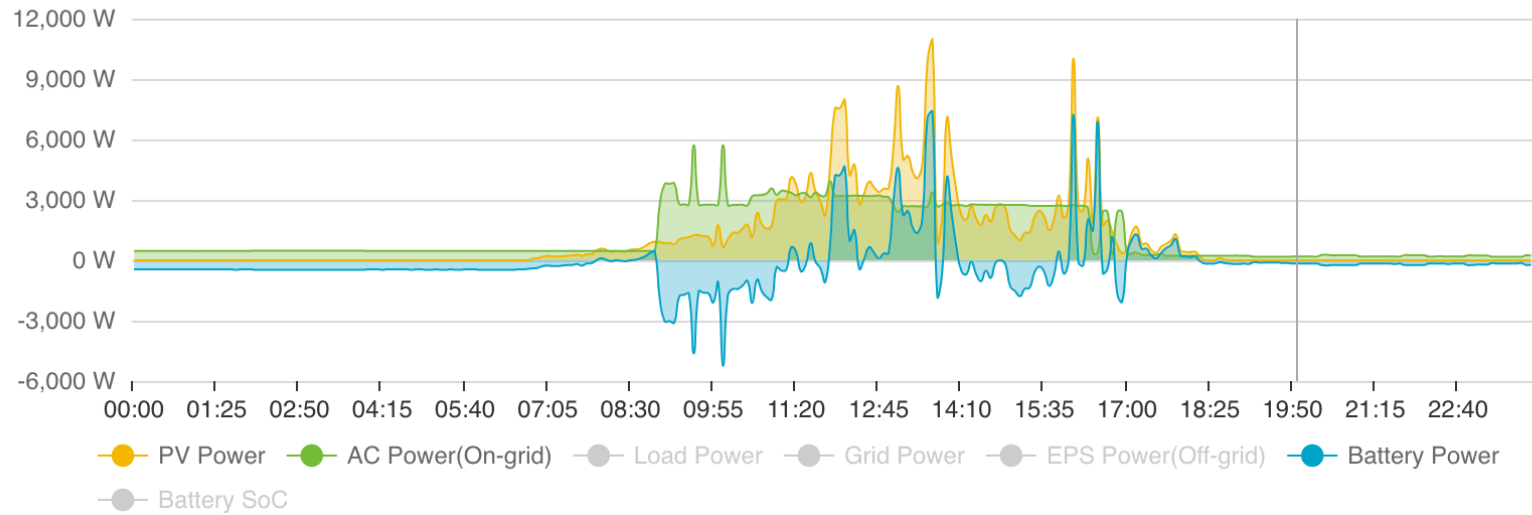

Daily Yield

2.00kWh

Monthly Yield

408.10kWh

Annual Yield

2.38MWh

Total Yield

2.38MWh

Income&Saved

GBP328.04

CO₂ Reduction

2.37t

Typical Energy Production (overcast day)

Typical Energy Use

Typical Battery Use

Visit us at: inverclydeshed.co.uk